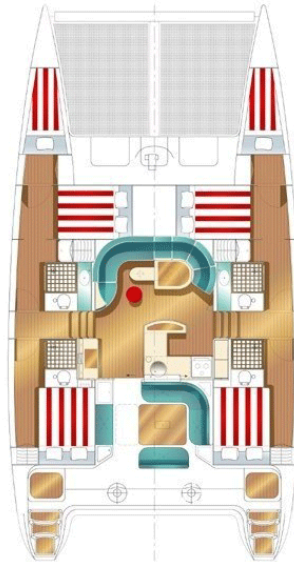

CATDANCER

SPECS SHEET

- Owner: Topsail Ltd.
- Address: C/o Sportfisher and Co. Ltd, Sunset Boulevard, Grand Baie.
- Builder: Nautitech (France)
- Model: Nautitech 47
- Year: 2004
- Length: 14.30 mts (47.57')
- Beam: 7.60 mts (24.93')
- Draft (Max): 1.20 mts (4.00')
- Displacement: 11,253Kg (24,757Lbs)
- Engine make: Volvo Penta x 2
- Engine model: D2-55 x 2
- HP: 55 x 2
- Sail Area: Main: 83m2
 Fore: 32m2
- Life Jackets: 25
- Life buoy: 1 x ring
- First Aid kit: Yes
- Fire extinguishers: 3
- Electronic equip: GPS Raymarine, VHF radio, Autopilot Raymarine, AIS, EPIRB.
- Other equip: Solar panel (2 x 150W), Hifi